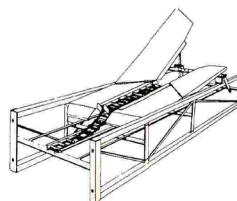

Snowco Bale Conveyor

417-010 Snowco Bale Guide
HST-1A Snowco Auto Bale Kickoff

sale \$75
sale \$200

Bale guides

DMI Pickup Hitch (mounting bracket must be ordered separately)

DMI 47070007 DMI Quic'n Easy Receiver Hitch reg \$520 sale \$375
DMI 47090001 DMI Cush'n Combo Flat Hitch reg \$520 sale \$375