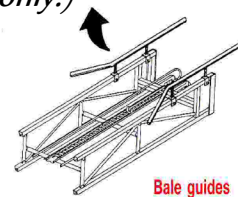

Snowco Bale Conveyor

417-010 Snowco Bale Guide
HST-1A Snowco Auto Bale Kickoff

sale \$75
sale \$200

Bale guides

DMI Pickup Hitch (mounting bracket must be ordered separately)

DMI 47070007 DMI Quic'n Easy Receiver Hitch reg \$520 sale \$375
DMI 47090001 DMI Cush'n Combo Flat Hitch reg \$520 sale \$375